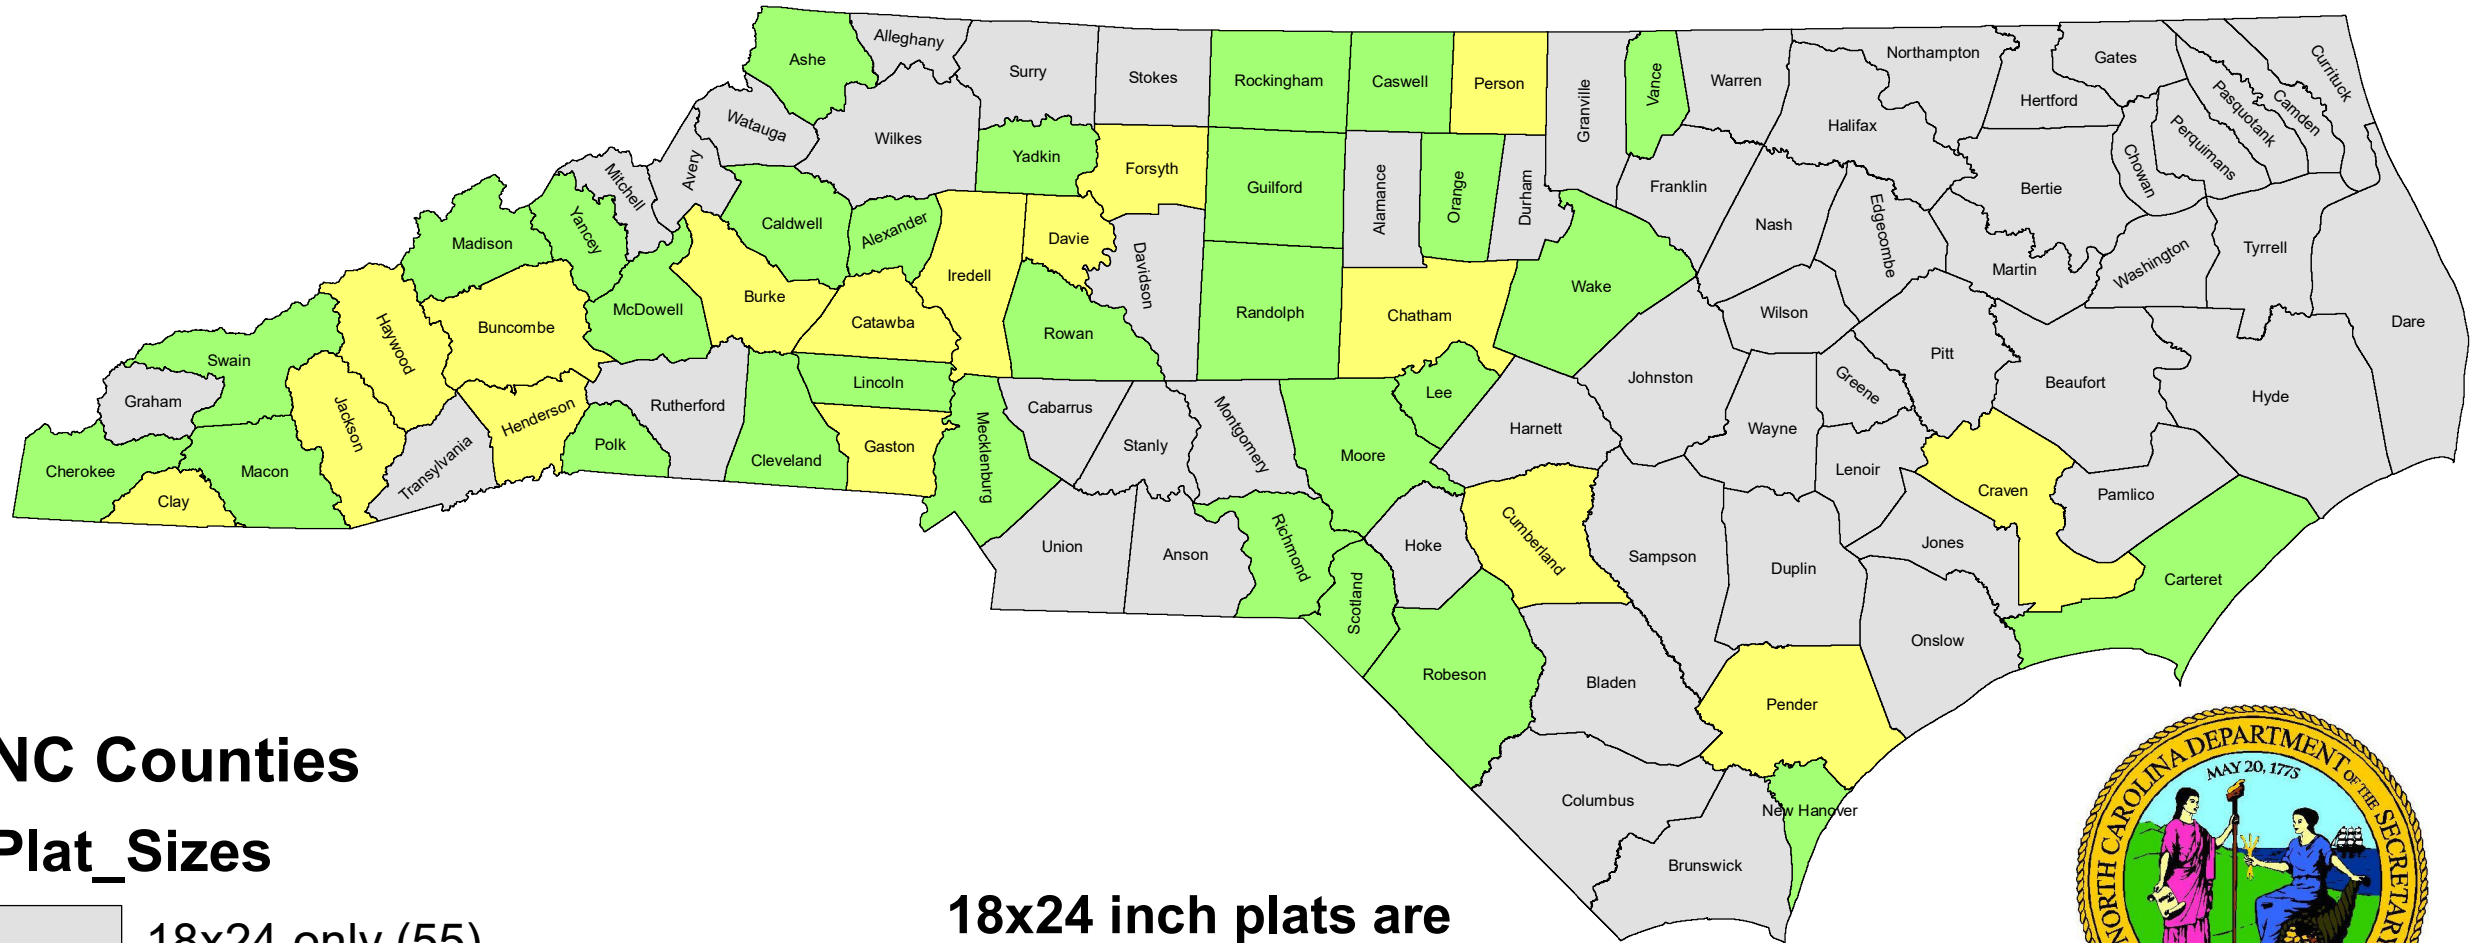

# Plat Sizes Accepted by County (2019)

## NC Counties

### Plat\_Sizes

- 18x24 only (55)
- 18x24 or 21x30 (0)
- 18x24 or 24x36 (16)
- all 3 sizes accepted (29)

**18x24 inch plats are accepted in all counties. 21x30 and/or 24x36 may also be accepted at the discretion of the Register of Deeds.**  
**Source: [www.ncard.us](http://www.ncard.us) March 2019**